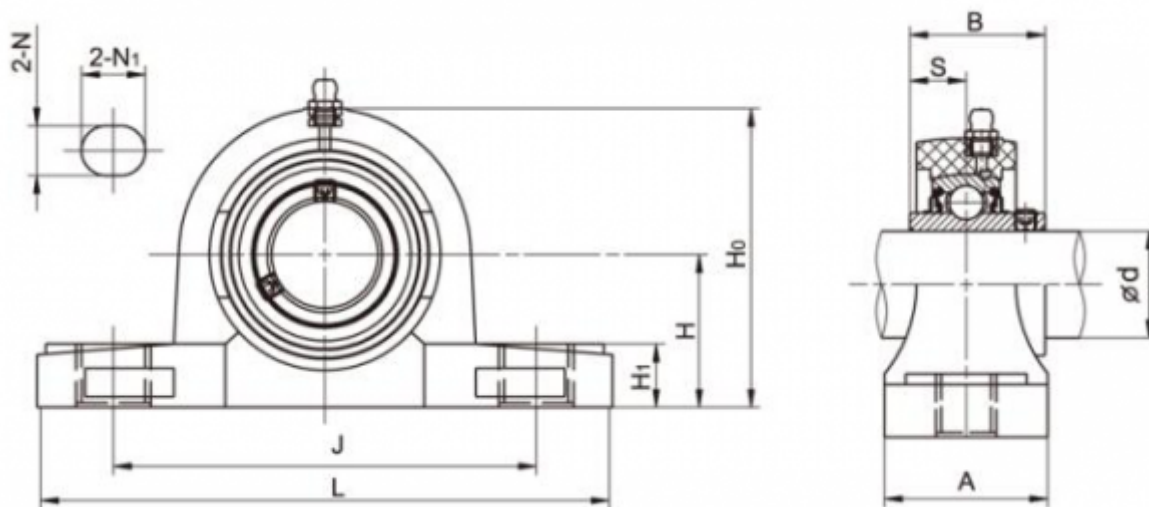

Data Sheet

Article number: 54810622071

Description: Pillow block TP-SUCP207 LDK f/shaft dia.35 mm
Insert stainless, house black thermopl.

Measures

A = 48	L = 168
B = 42.9	N = 14
Bolt = M12	N1 = 18
d = 35	S = 17.5
H = 47.6	
H0 = 94.5	
H1 = 18	
J = 127	